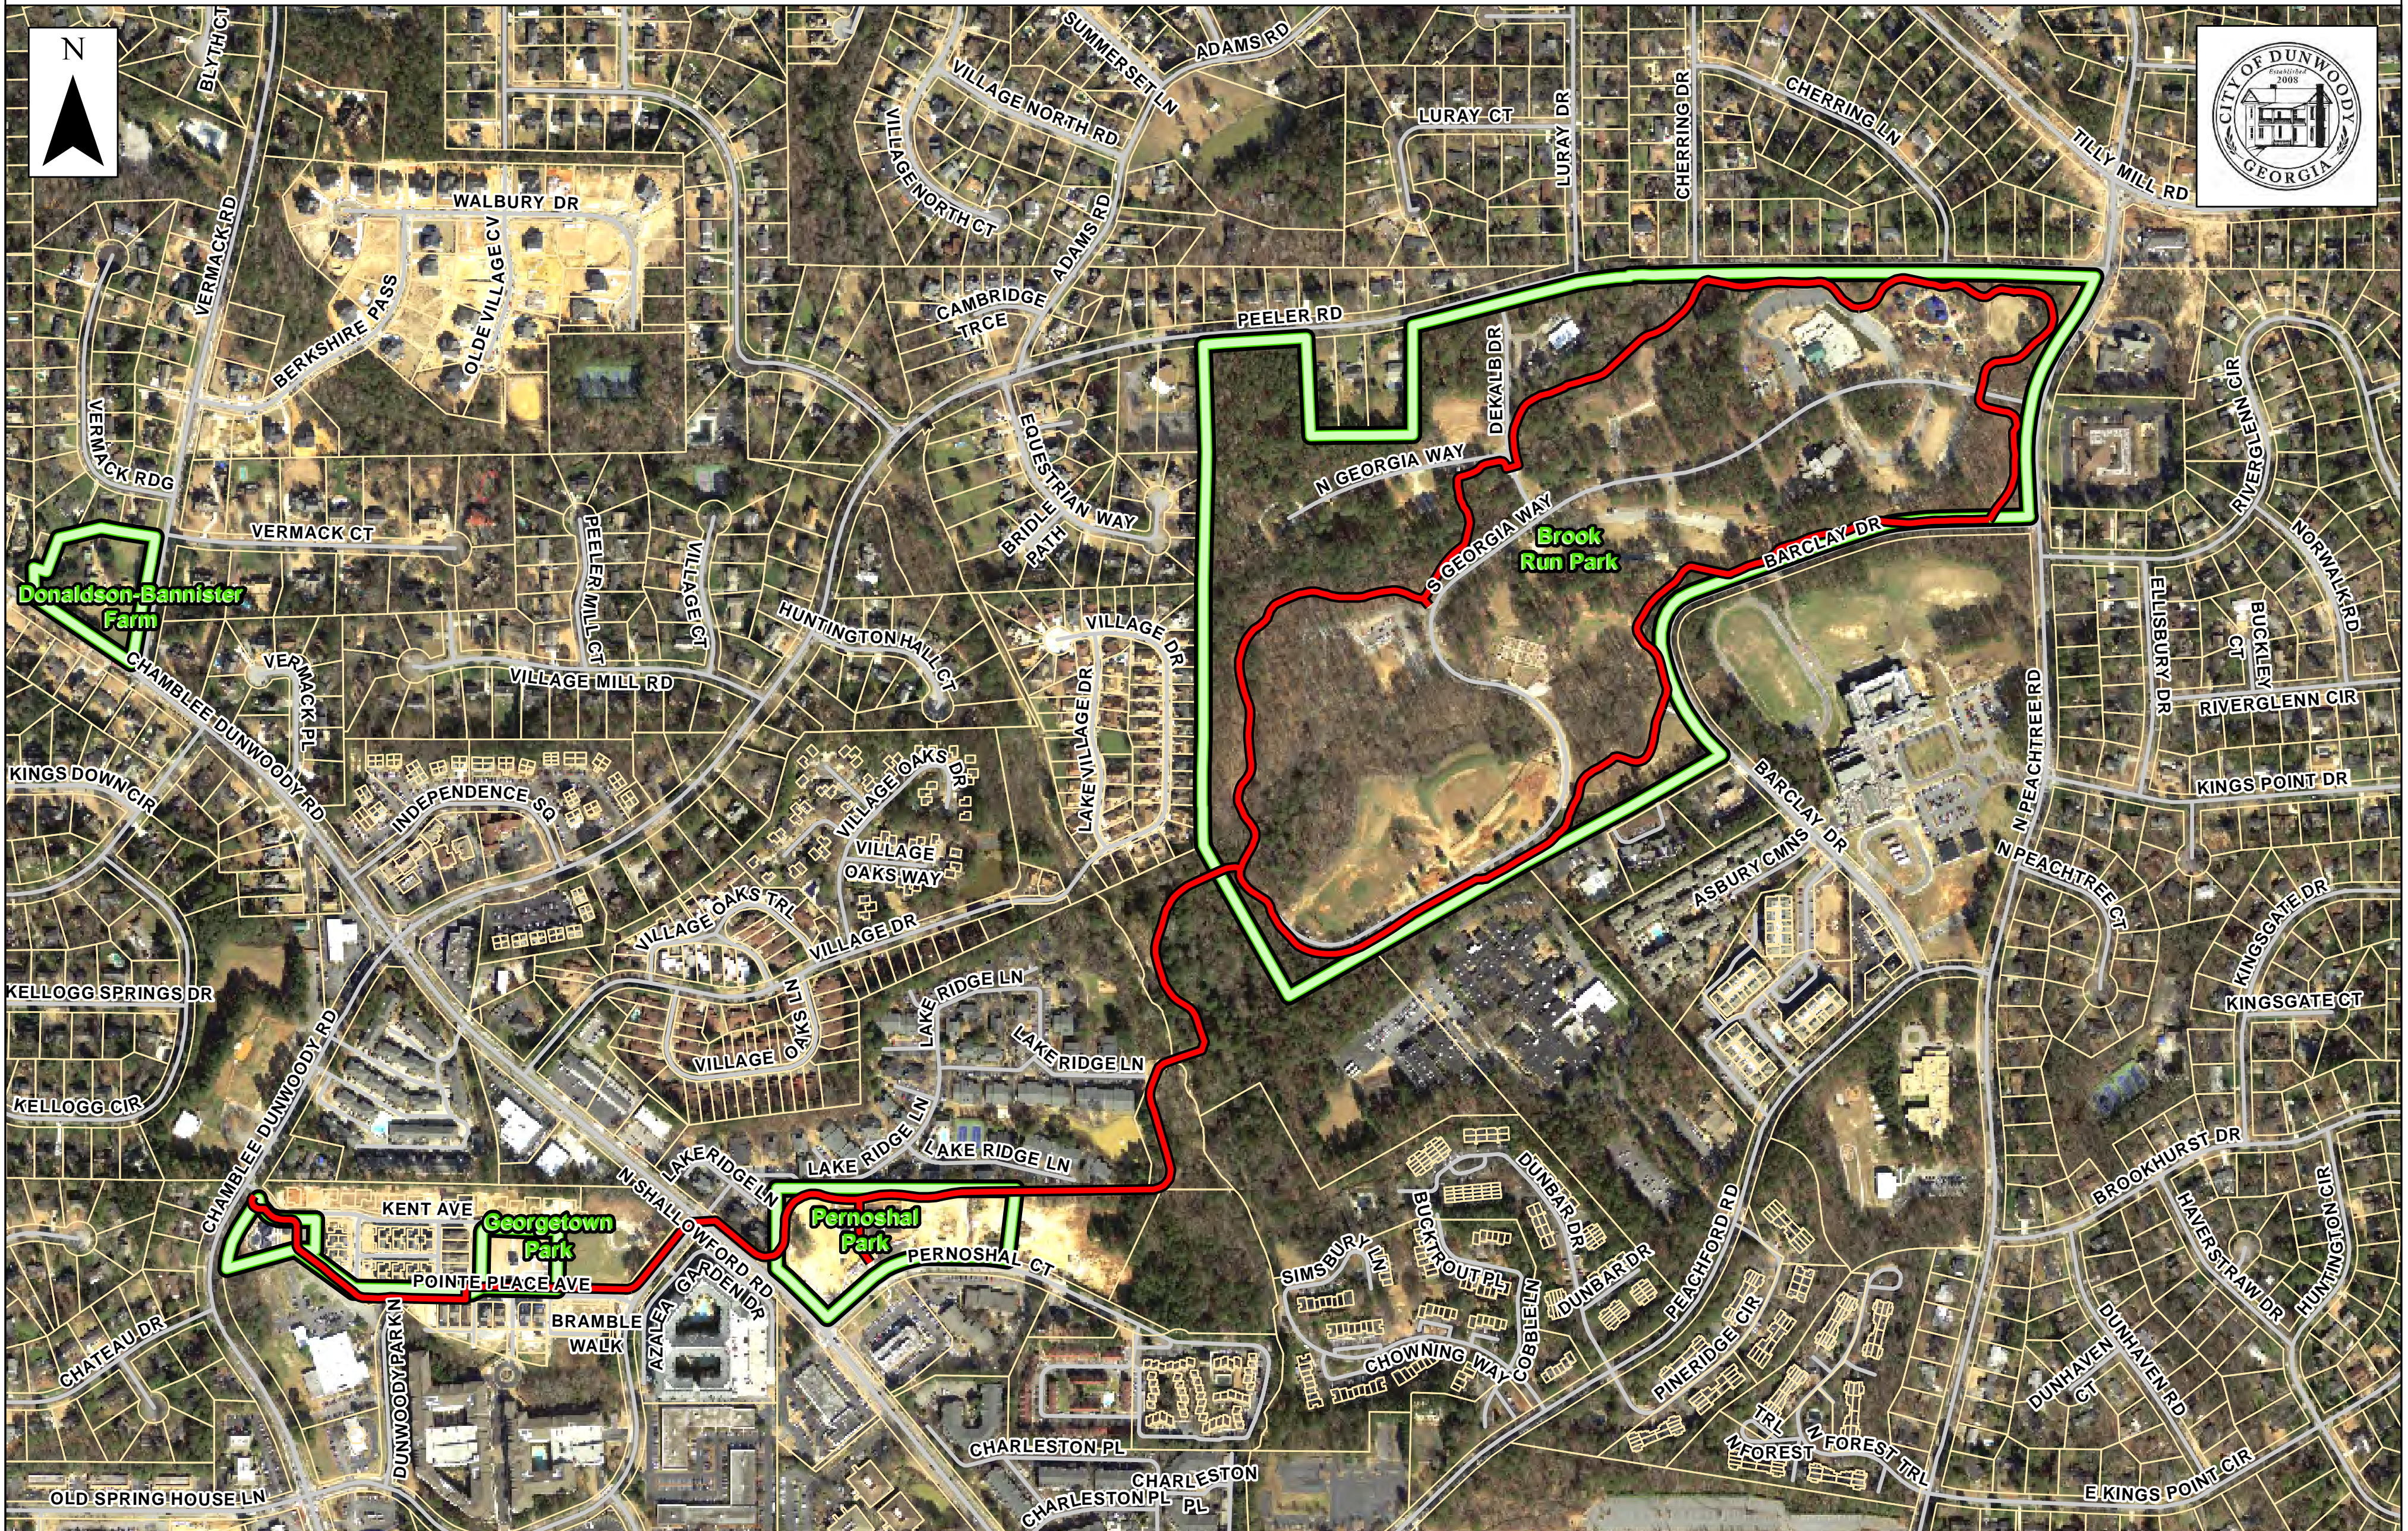

Dunwoody Multi-Use Trail

Date: 8/19/2016

- Trail
- Park Boundary
- Parcel
- Street

0 200 400 600 800 1,000
 Feet

Parks and Recreation
 Brent Walker, Director
 678-382-6850