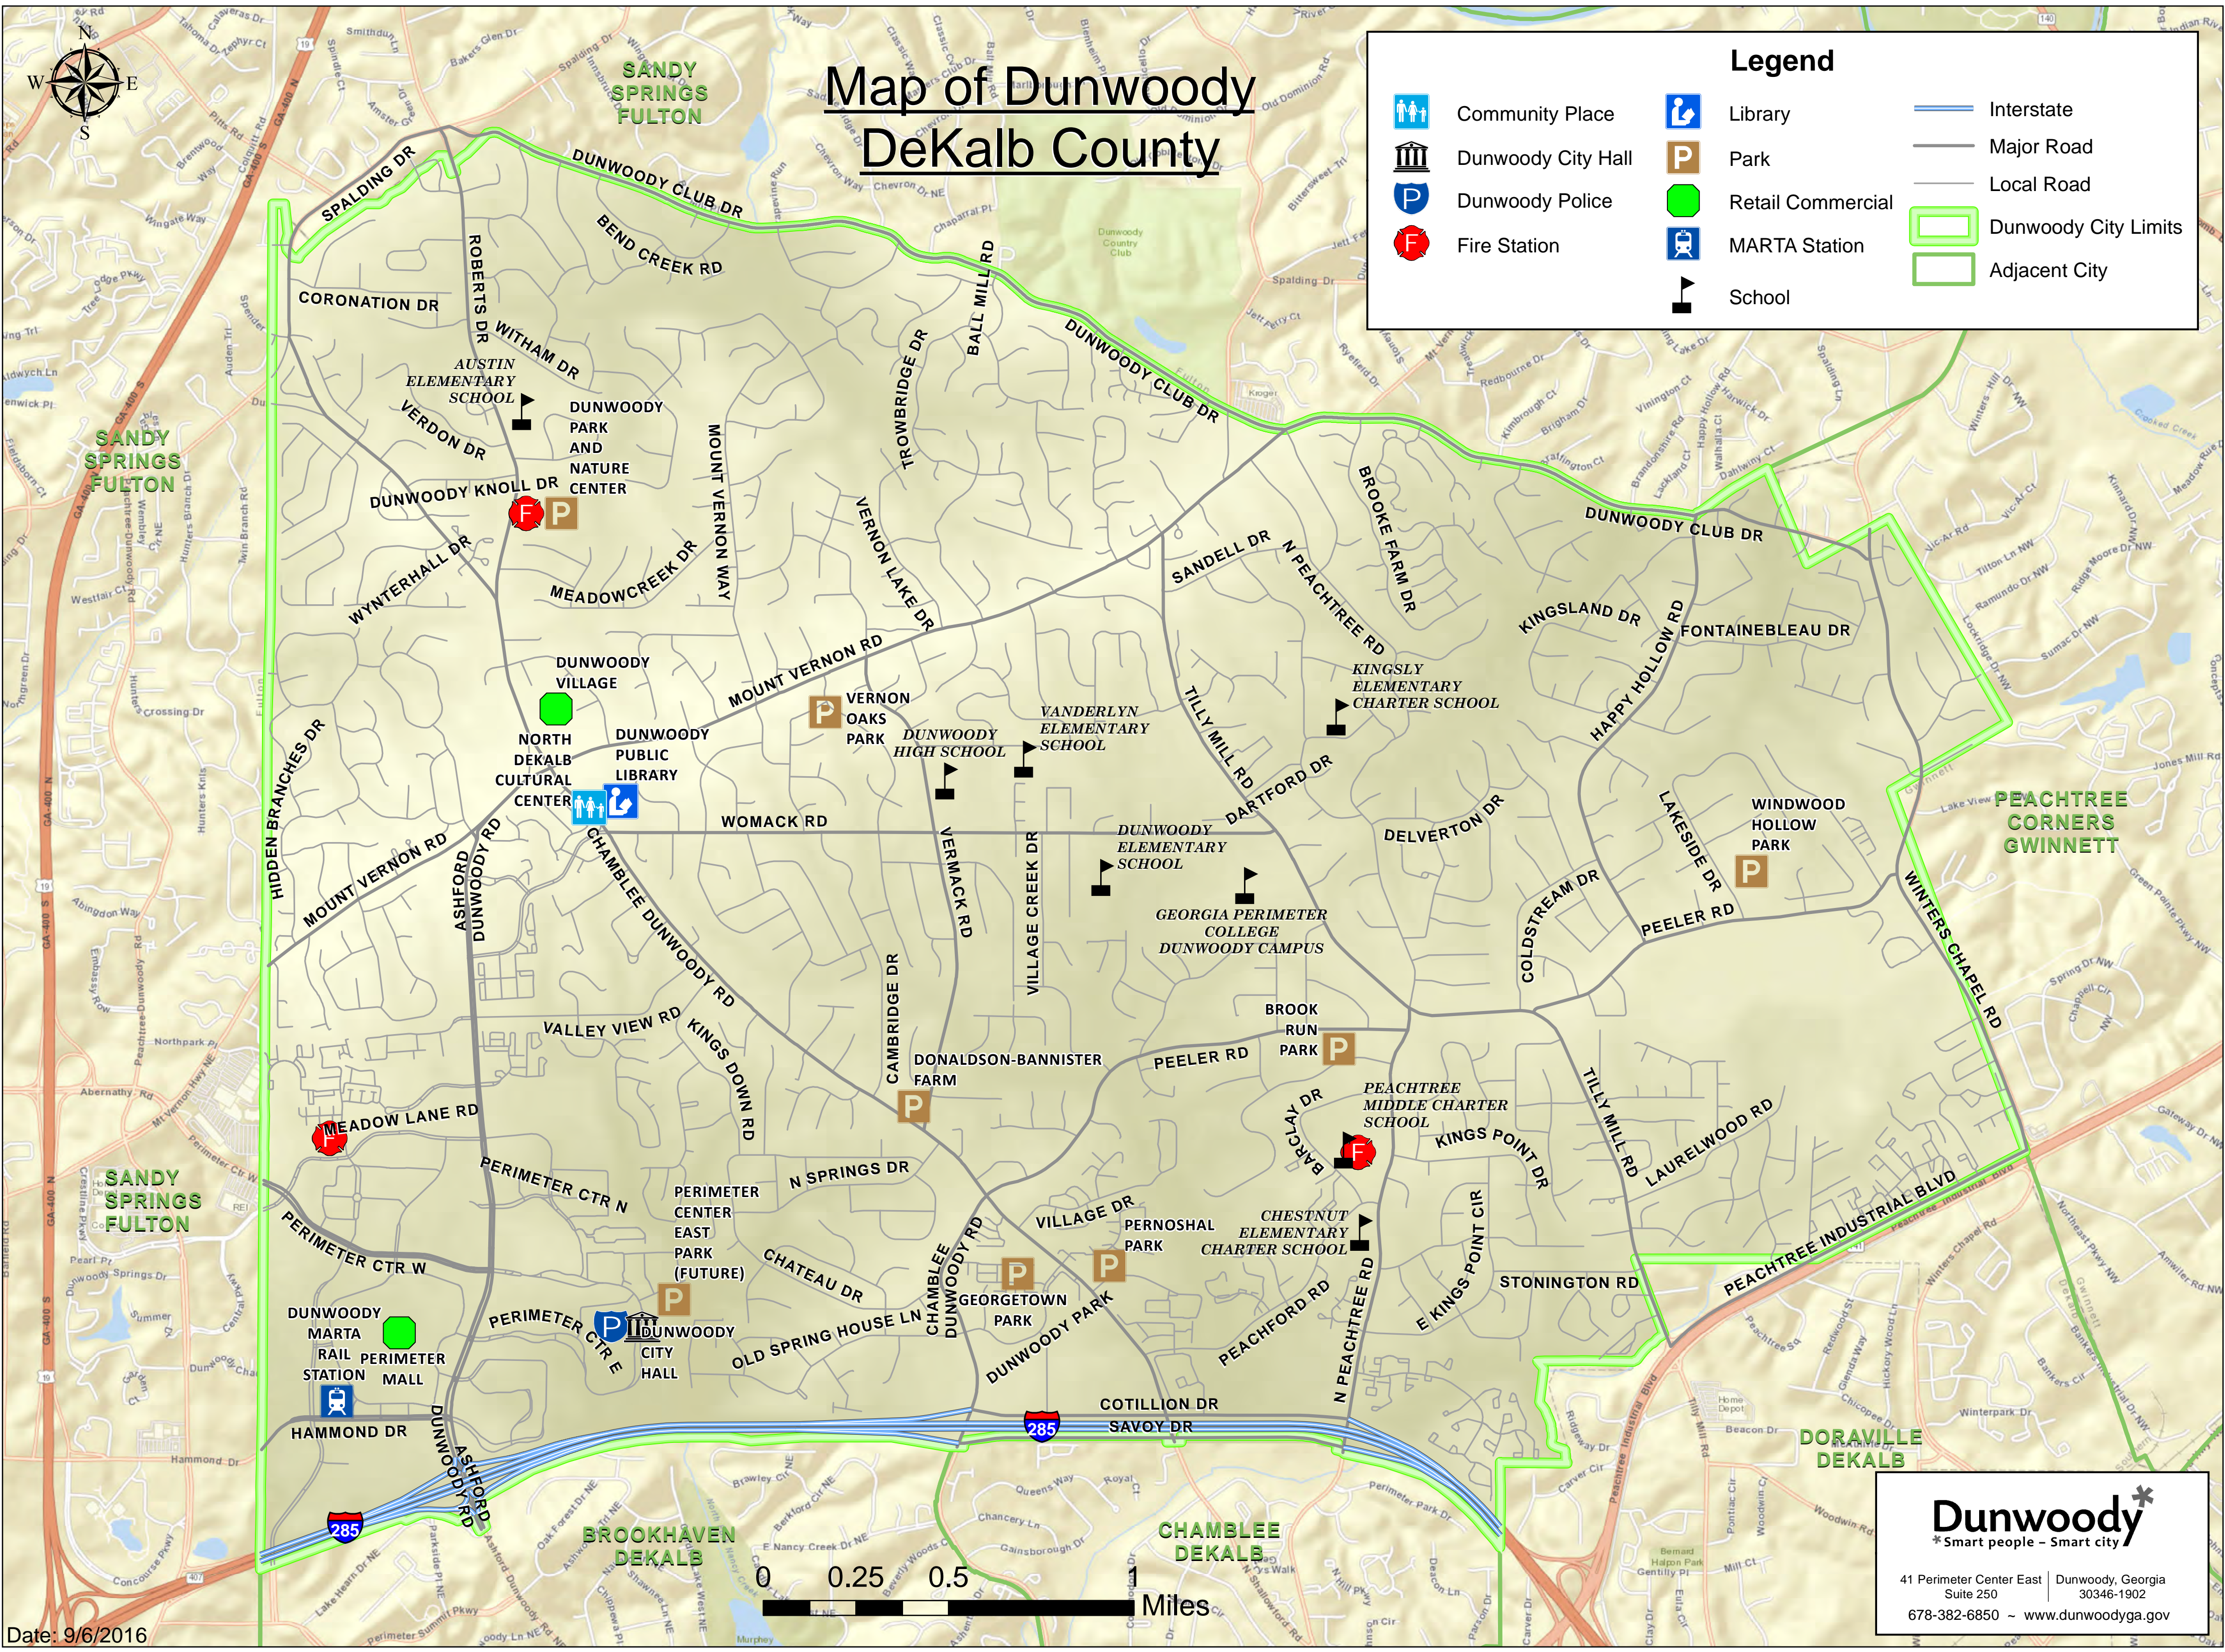

# Map of Dunwoody DeKalb County

### Legend

	Community Place		Library		Interstate
	Dunwoody City Hall		Park		Major Road
	Dunwoody Police		Retail Commercial		Local Road
	Fire Station		MARTA Station		Dunwoody City Limits
			School		Adjacent City

Date: 9/6/2016

**Dunwoody\***  
\*Smart people - Smart city

41 Perimeter Center East | Dunwoody, Georgia  
Suite 250 | 30346-1902  
678-382-6850 ~ [www.dunwoodyga.gov](http://www.dunwoodyga.gov)